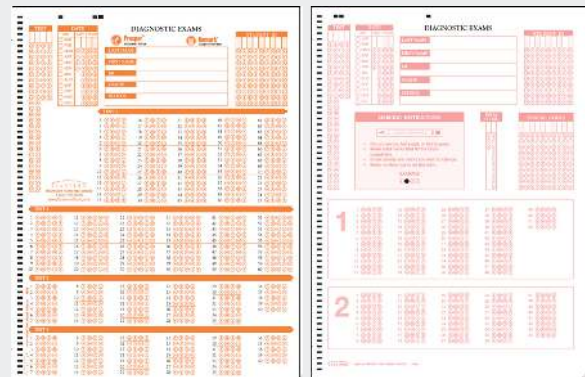

ACT®/SAT® Practice Test Scoring

Help students improve scores with a more accurate practice experience

You want to prep students for upcoming college entrance and other exams, but you know that means a lot of time-consuming scoring, with complicated calculations needed to make sure the practice raw scores look like real entrance exams composite scores. Scantron takes the work out of this scoring, fast.

Eliminate Complicated Manual Calculations

Grade ACT or SAT practice tests automatically and stop manually wrestling with complicated scoring calculations. Remark's robust recognition engine transforms practice test forms into usable data. We've built composite scoring and scaled score conversions for ACT and SAT practice tests into the solution, so you get practice test scoring as easily as scan, score, done!

	Scaled Score	Total Score	Score (%)
Overall	-	100 / 154	64.94
Expressions of Ideas	11	18 / 24	75.00
Standard English Conventions	7	10 / 20	50.00
Words in Context	12	15 / 18	83.33
Command of Evidence	10	12 / 18	66.67
Heart of Algebra	10	14 / 19	73.68
Problem Solving and Data Analysis	8	8 / 17	47.06
Passport to Advanced Math	12	11 / 16	68.75

Provide Practice Scores to Students Faster

Using the ACT/SAT Practice Test Scoring solution is fast and easy. Simply administer the practice test booklets from ACT or The College Board via a Scantron practice form to students in a realistic setting (usually a proctored exam room), scan the forms using Remark and a Scantron scanner, then run reports from Remark's Reports menu. No wrestling with spreadsheets, no waiting for ACT or The College Board to provide scores—you get reliable results as fast as you can scan completed test forms.